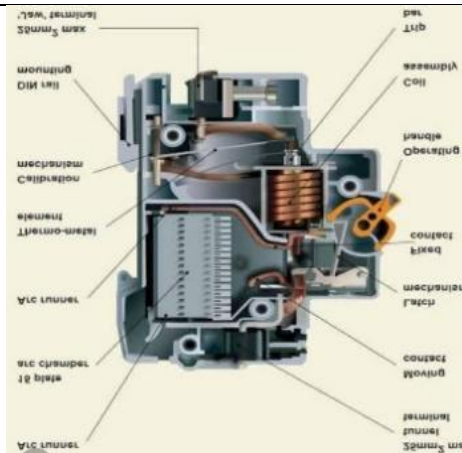

Electrical Equipment's

Siemens Timer

ACB'S & MCCB'S

MCB 2 POLE

RCB'S & ELCB'S

3 POLE MCB

TIMERS, 12, 24 VOLT DC & 230 VAC

SINGL POLE MCB